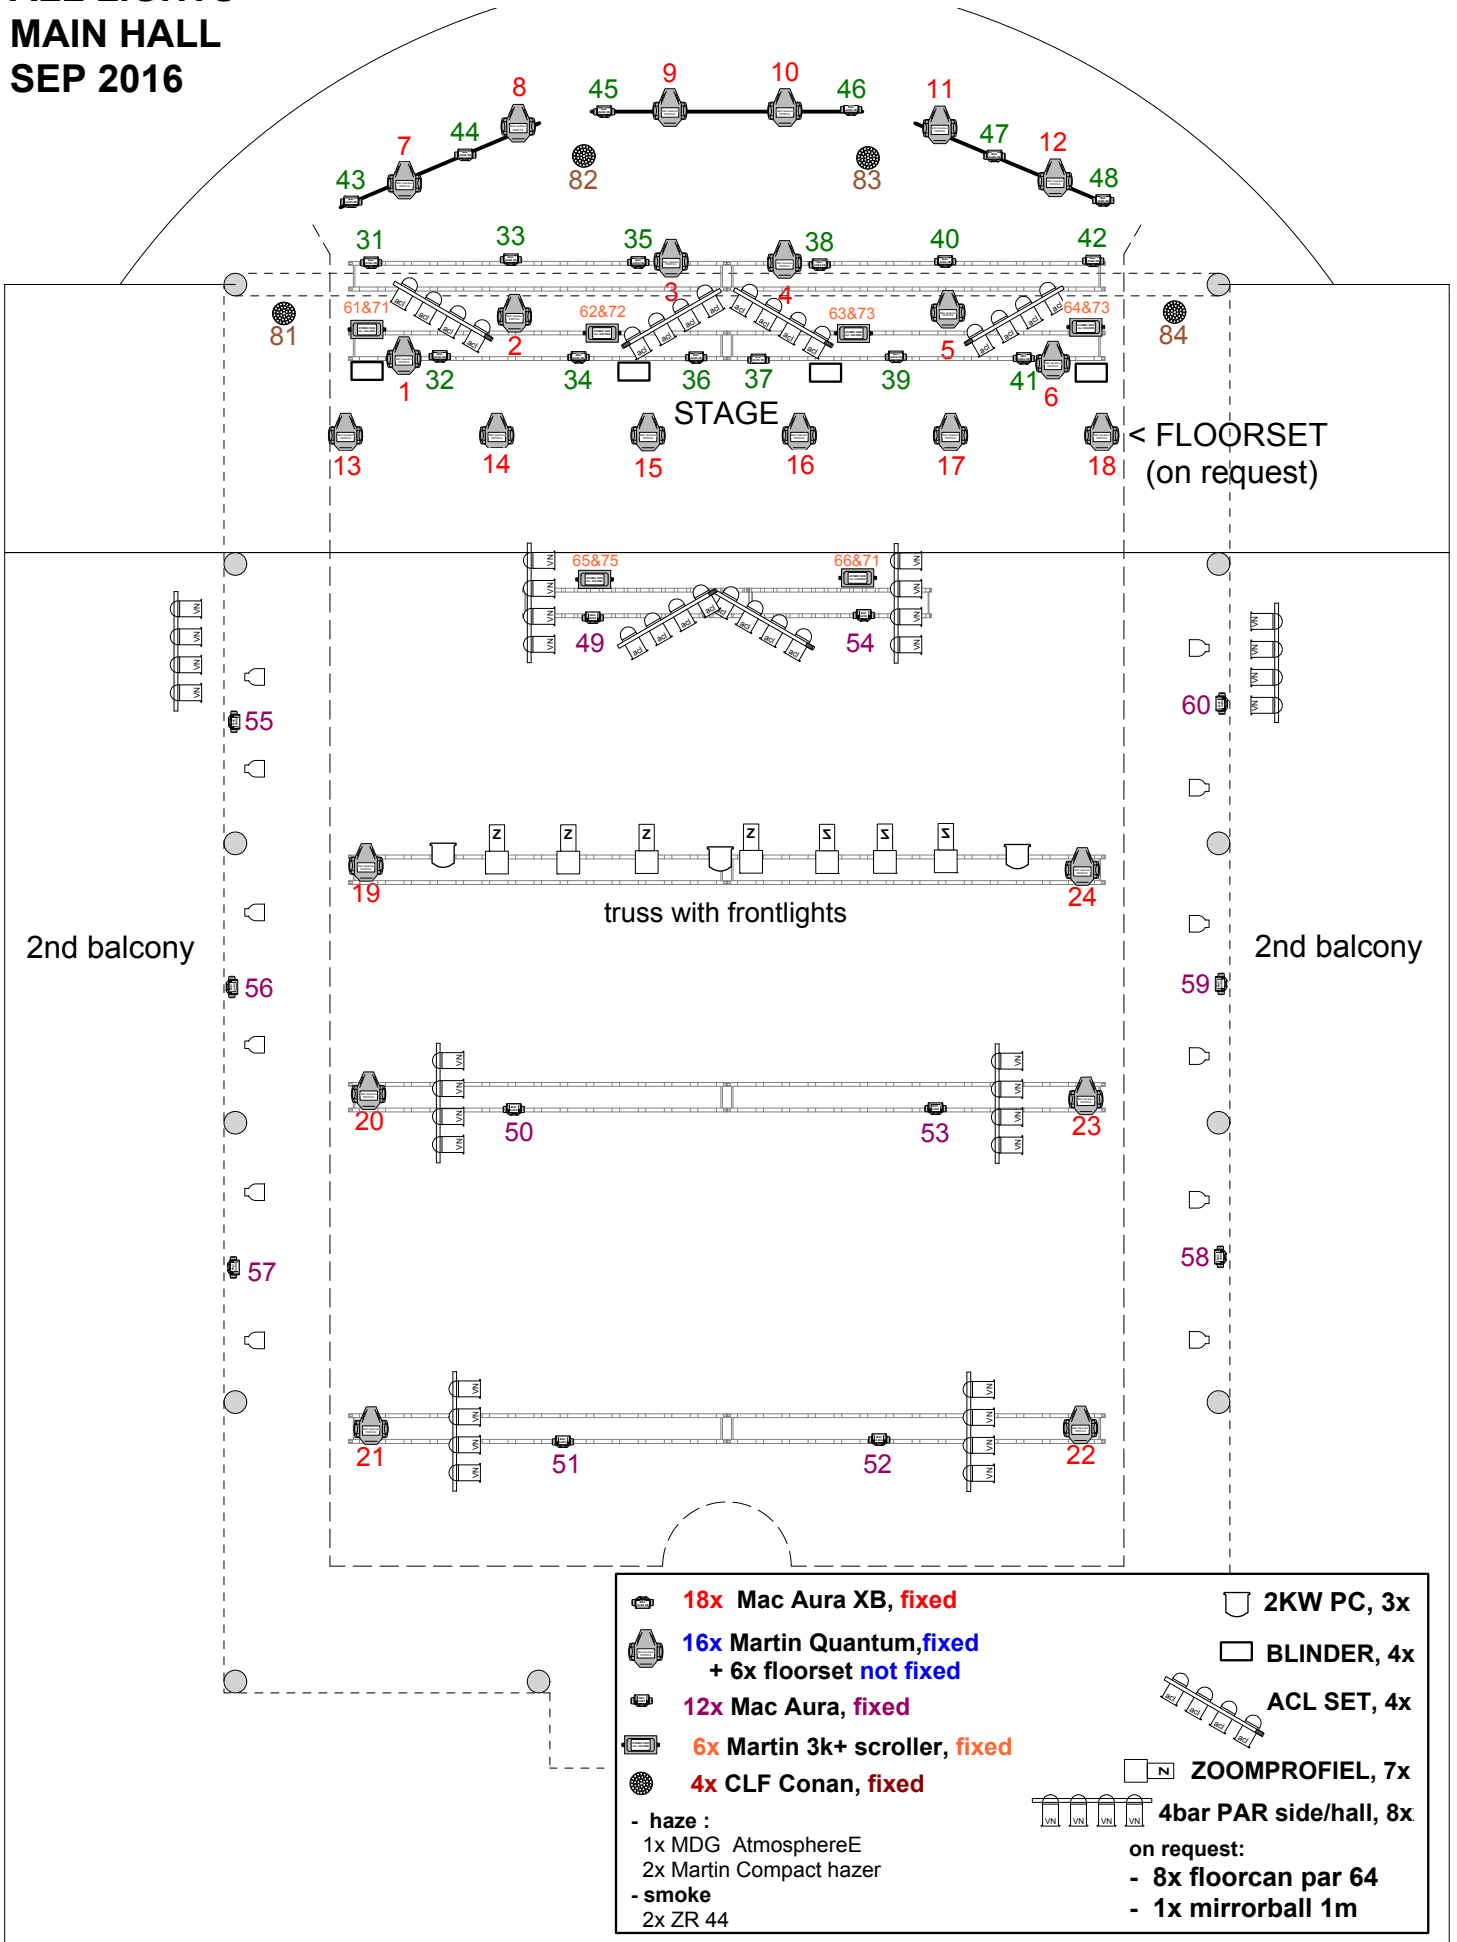

Quantums spot, Mac Aura XB led wash & strobes have **fixed** positions
 ACL's, and blinders, no fixed positions

ALL LIGHTS MAIN HALL SEP 2016

-  **18x Mac Aura XB, fixed**
-  **16x Martin Quantum, fixed**
+ 6x floorset **not fixed**
-  **12x Mac Aura, fixed**
-  **6x Martin 3k+ scroller, fixed**
-  **4x CLF Conan, fixed**
-  **2KW PC, 3x**
-  **BLINDER, 4x**
-  **ACL SET, 4x**
-  **ZOOMPROFIEL, 7x**
-  **4bar PAR side/hall, 8x**
- haze :
 1x MDG AtmosphereE
 2x Martin Compact hazer
- smoke
 2x ZR 44
- on request:**
 - 8x floorcan par 64
 - 1x mirrorball 1m