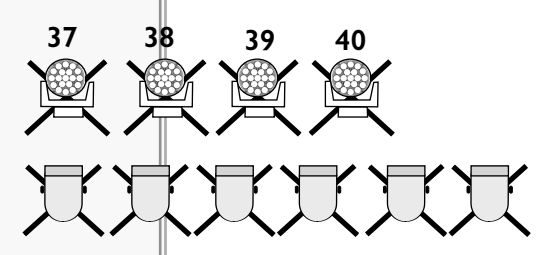

# HEADNUMBERS for Avo Pearl standard show

-  mdg
-  martin haze
-  jem zr44

-  SGM Idea Spot 300
-  Martin Mac Aura
-  CLF Conan RGBW
-  Martin atomics
-  ETC source4
-  PC 650w
-  I cell blinder
-  ACL