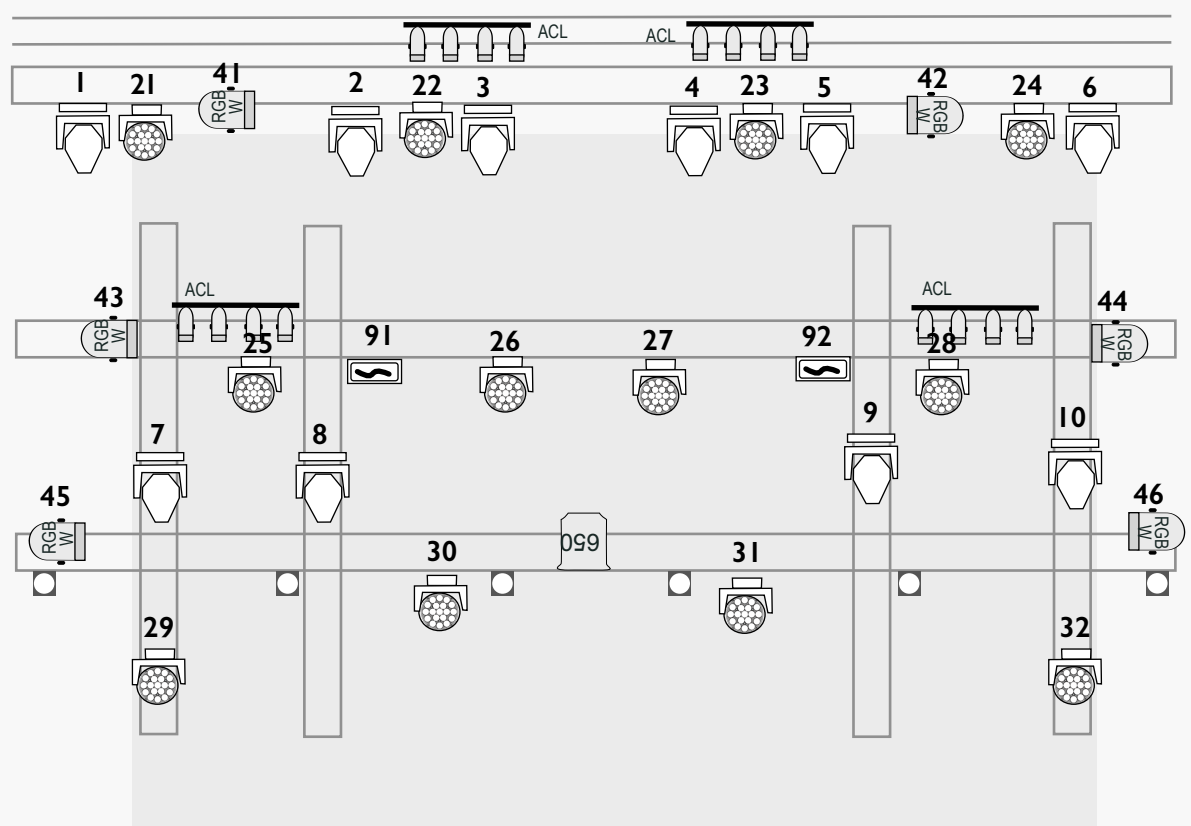

# HEADNUMBERS for Avo Pearl standard show

-  mdg
-  martin haze
-  jem zr44

-  SGM Idea Spot 300
-  Martin Mac Aura
-  CLF Conan RGBW
-  Martin atomics
-  ETC source4
-  PC 650w
-  I cell blinder
-  ACL