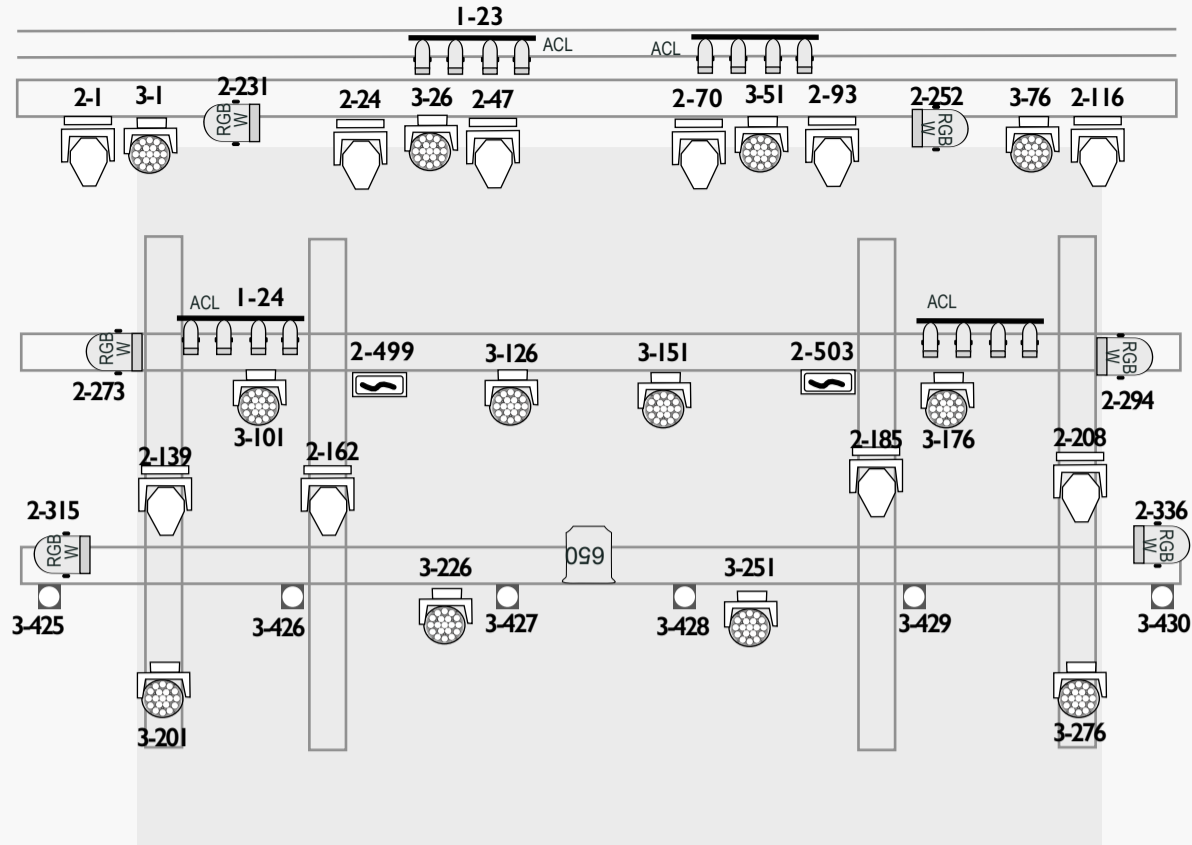

DMX PATCH

-  SGM Idea Spot 300
-  Martin Mac Aura
-  CLF Conan RGBW
-  Martin atomics
-  ETC source4
-  PC 650w
-  I cell blinder
-  ACL